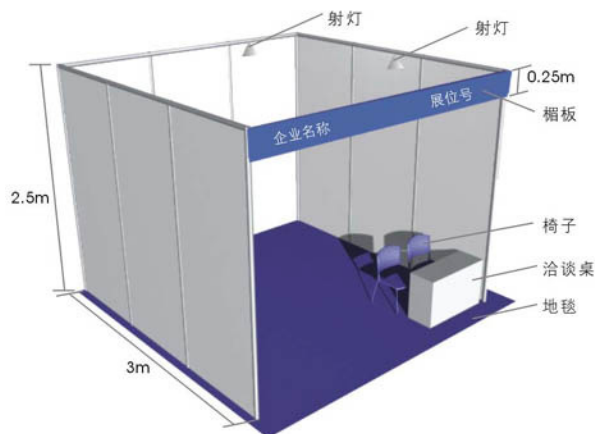

第七届广州国际制浆造纸工业展览会
The 7th Edition of International Pulp & Paper Industry Expo-China

时间: 2010年6月28-30日   地点: 广州锦汉展览中心
Date: 28-30 June, 2010   Venue: Guangzhou Jinhua Exhibition Centre

拓展新兴市场——获取无限商机

	International Company	Joint-Venture	Local Company
Standard Shell Scheme (9m²)	US$2,250	RMB12,000	RMB7,200
Raw Space (36m²)	US$200/m²	RMB1,200/m²	RMB800/m²
Standard Shell Scheme Package Entitlements:	Ordinary panel of 2.5 meters in height; fascia board with company name and booth number in both Chinese and English; one information desk made of aluminum alloy; two folding chairs; two fluorescent lights; carpet; one socket of 220V / 5A		
Raw Space Package Entitlements:	Do not include any equipments, water, and electricity; and administration expense for special structure is charged by the exhibition centre		
Note	A surcharge of 10% will be added for booths with double-sided openings		

View of standard shell scheme

Zeit